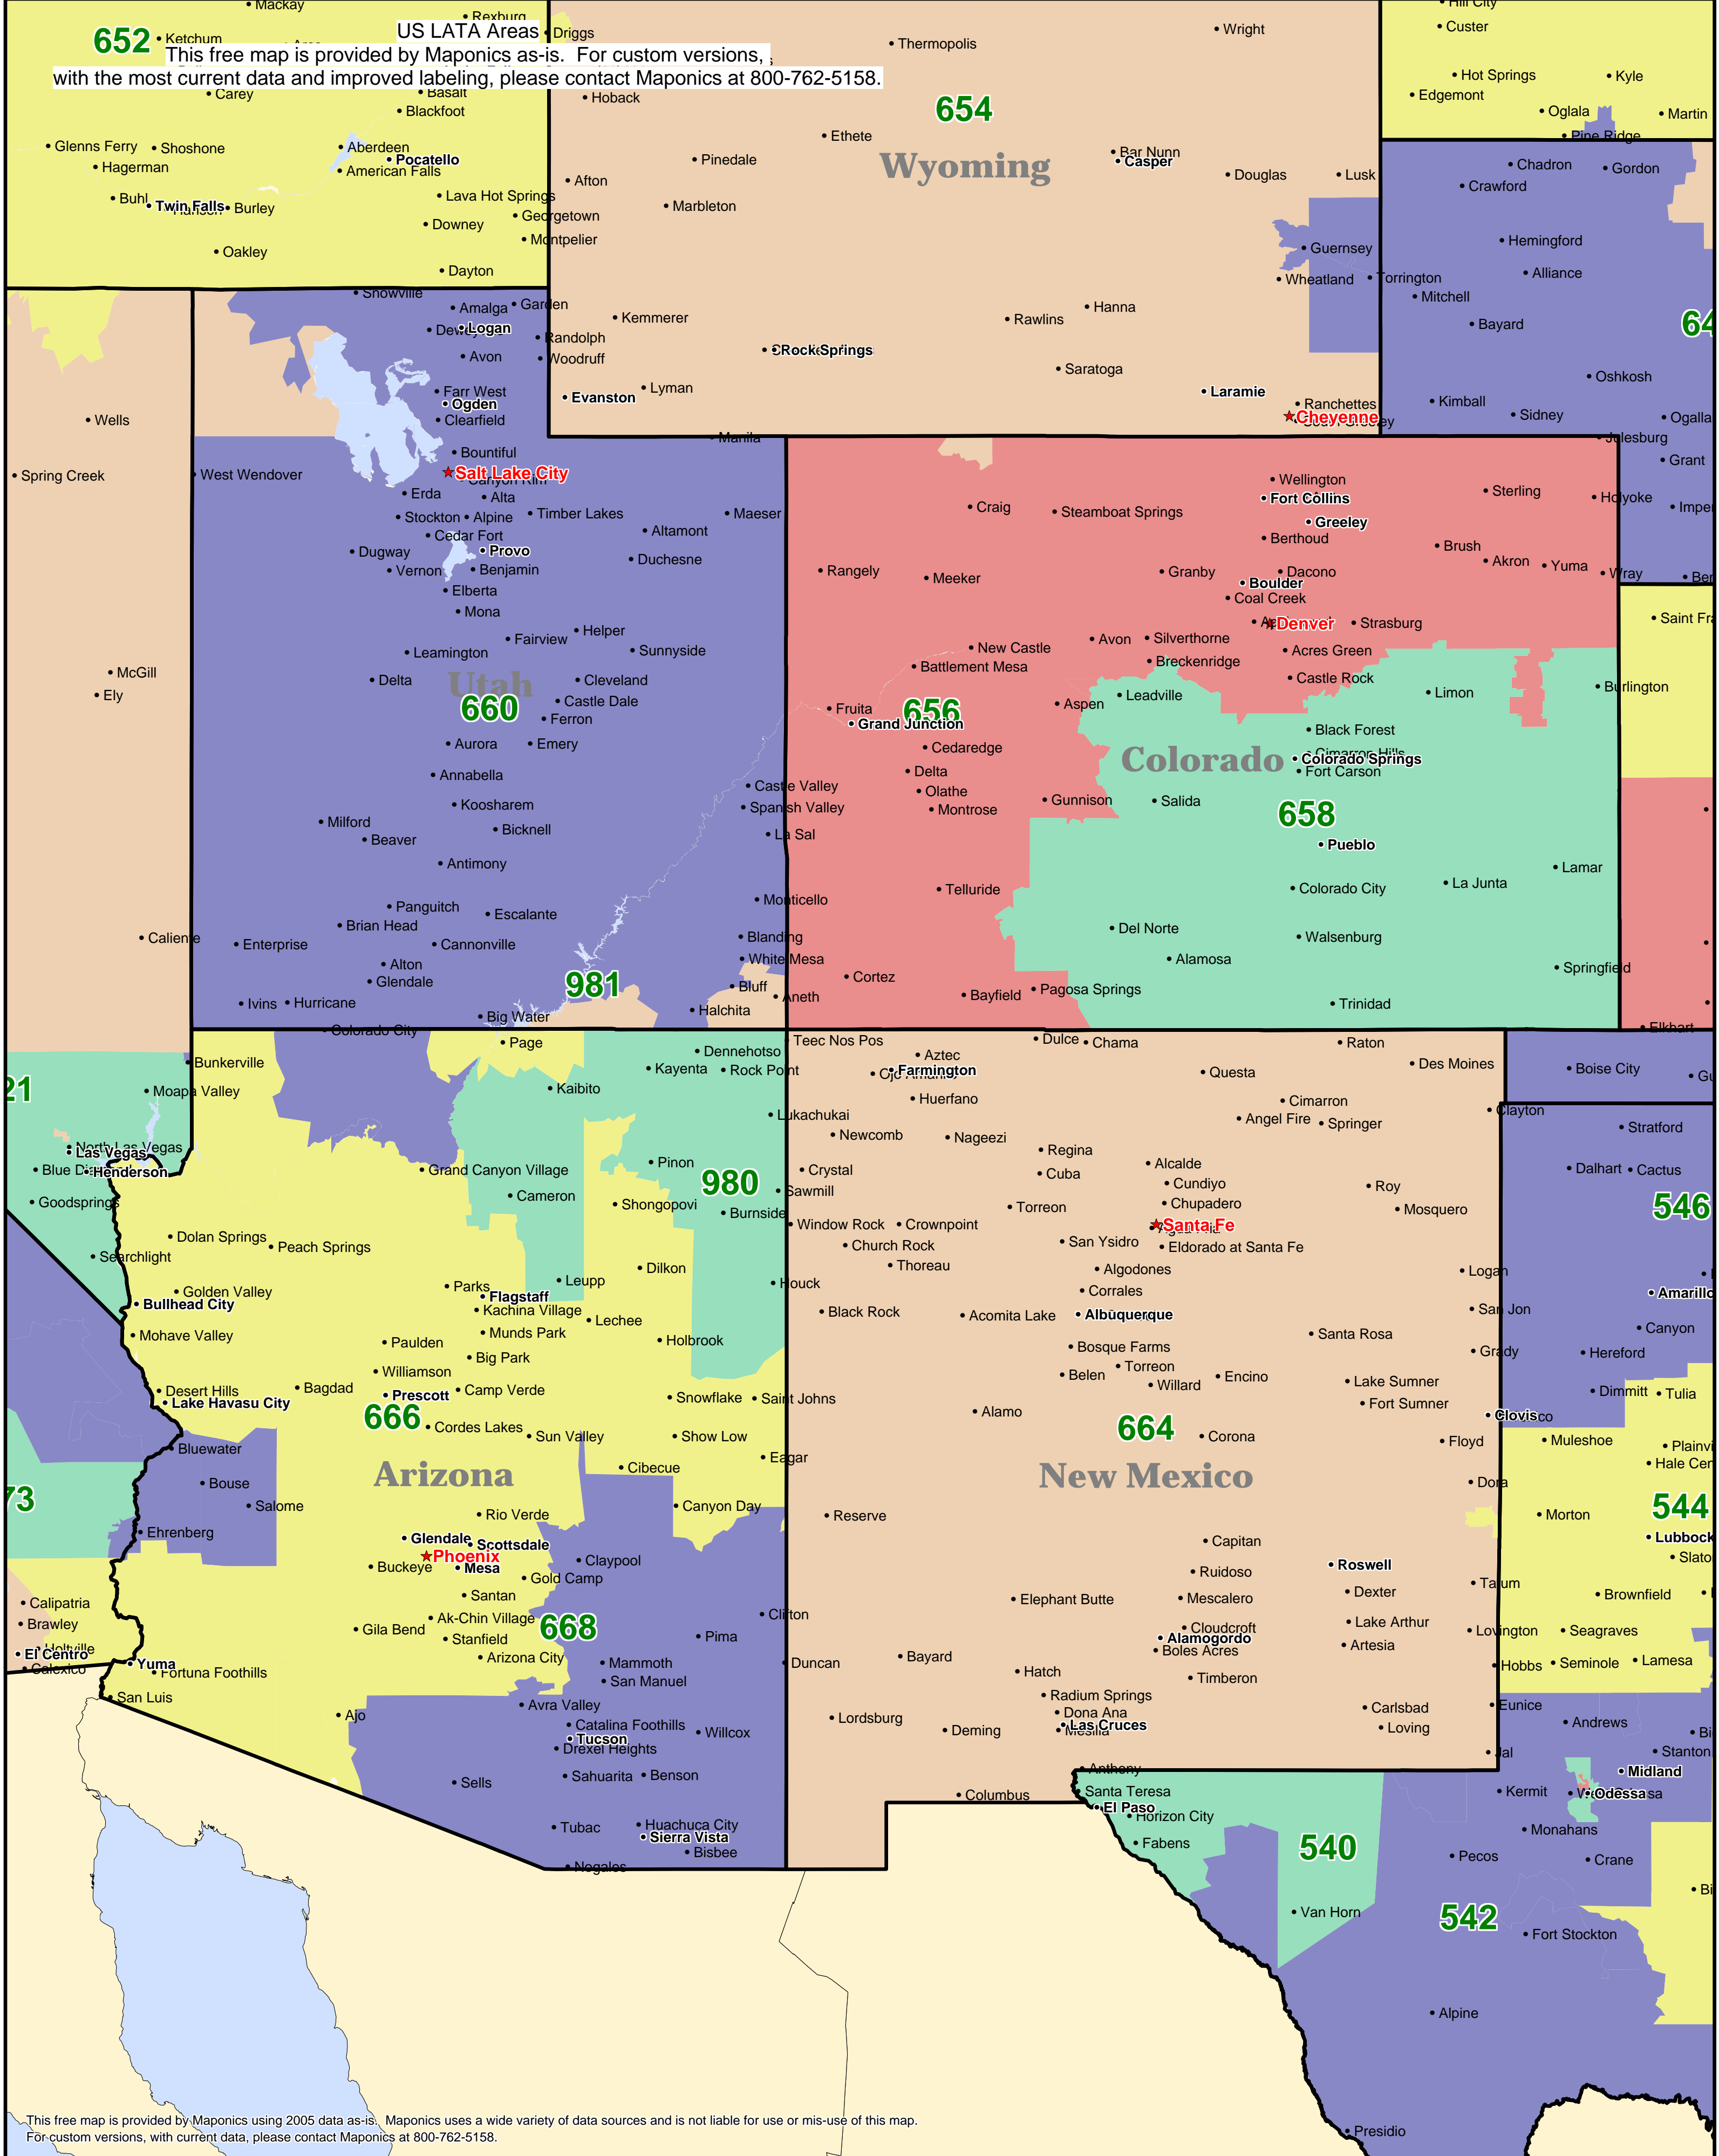

652

US LATA Areas

This free map is provided by Maponics as-is. For custom versions, with the most current data and improved labeling, please contact Maponics at 800-762-5158.

This free map is provided by Maponics using 2005 data as-is. Maponics uses a wide variety of data sources and is not liable for use or mis-use of this map. For custom versions, with current data, please contact Maponics at 800-762-5158.

States
● LATAs - Differentially Colored
● City Points

Southwest LATA Boundaries

© Maponics
(800) 762-5158
www.maponics.com