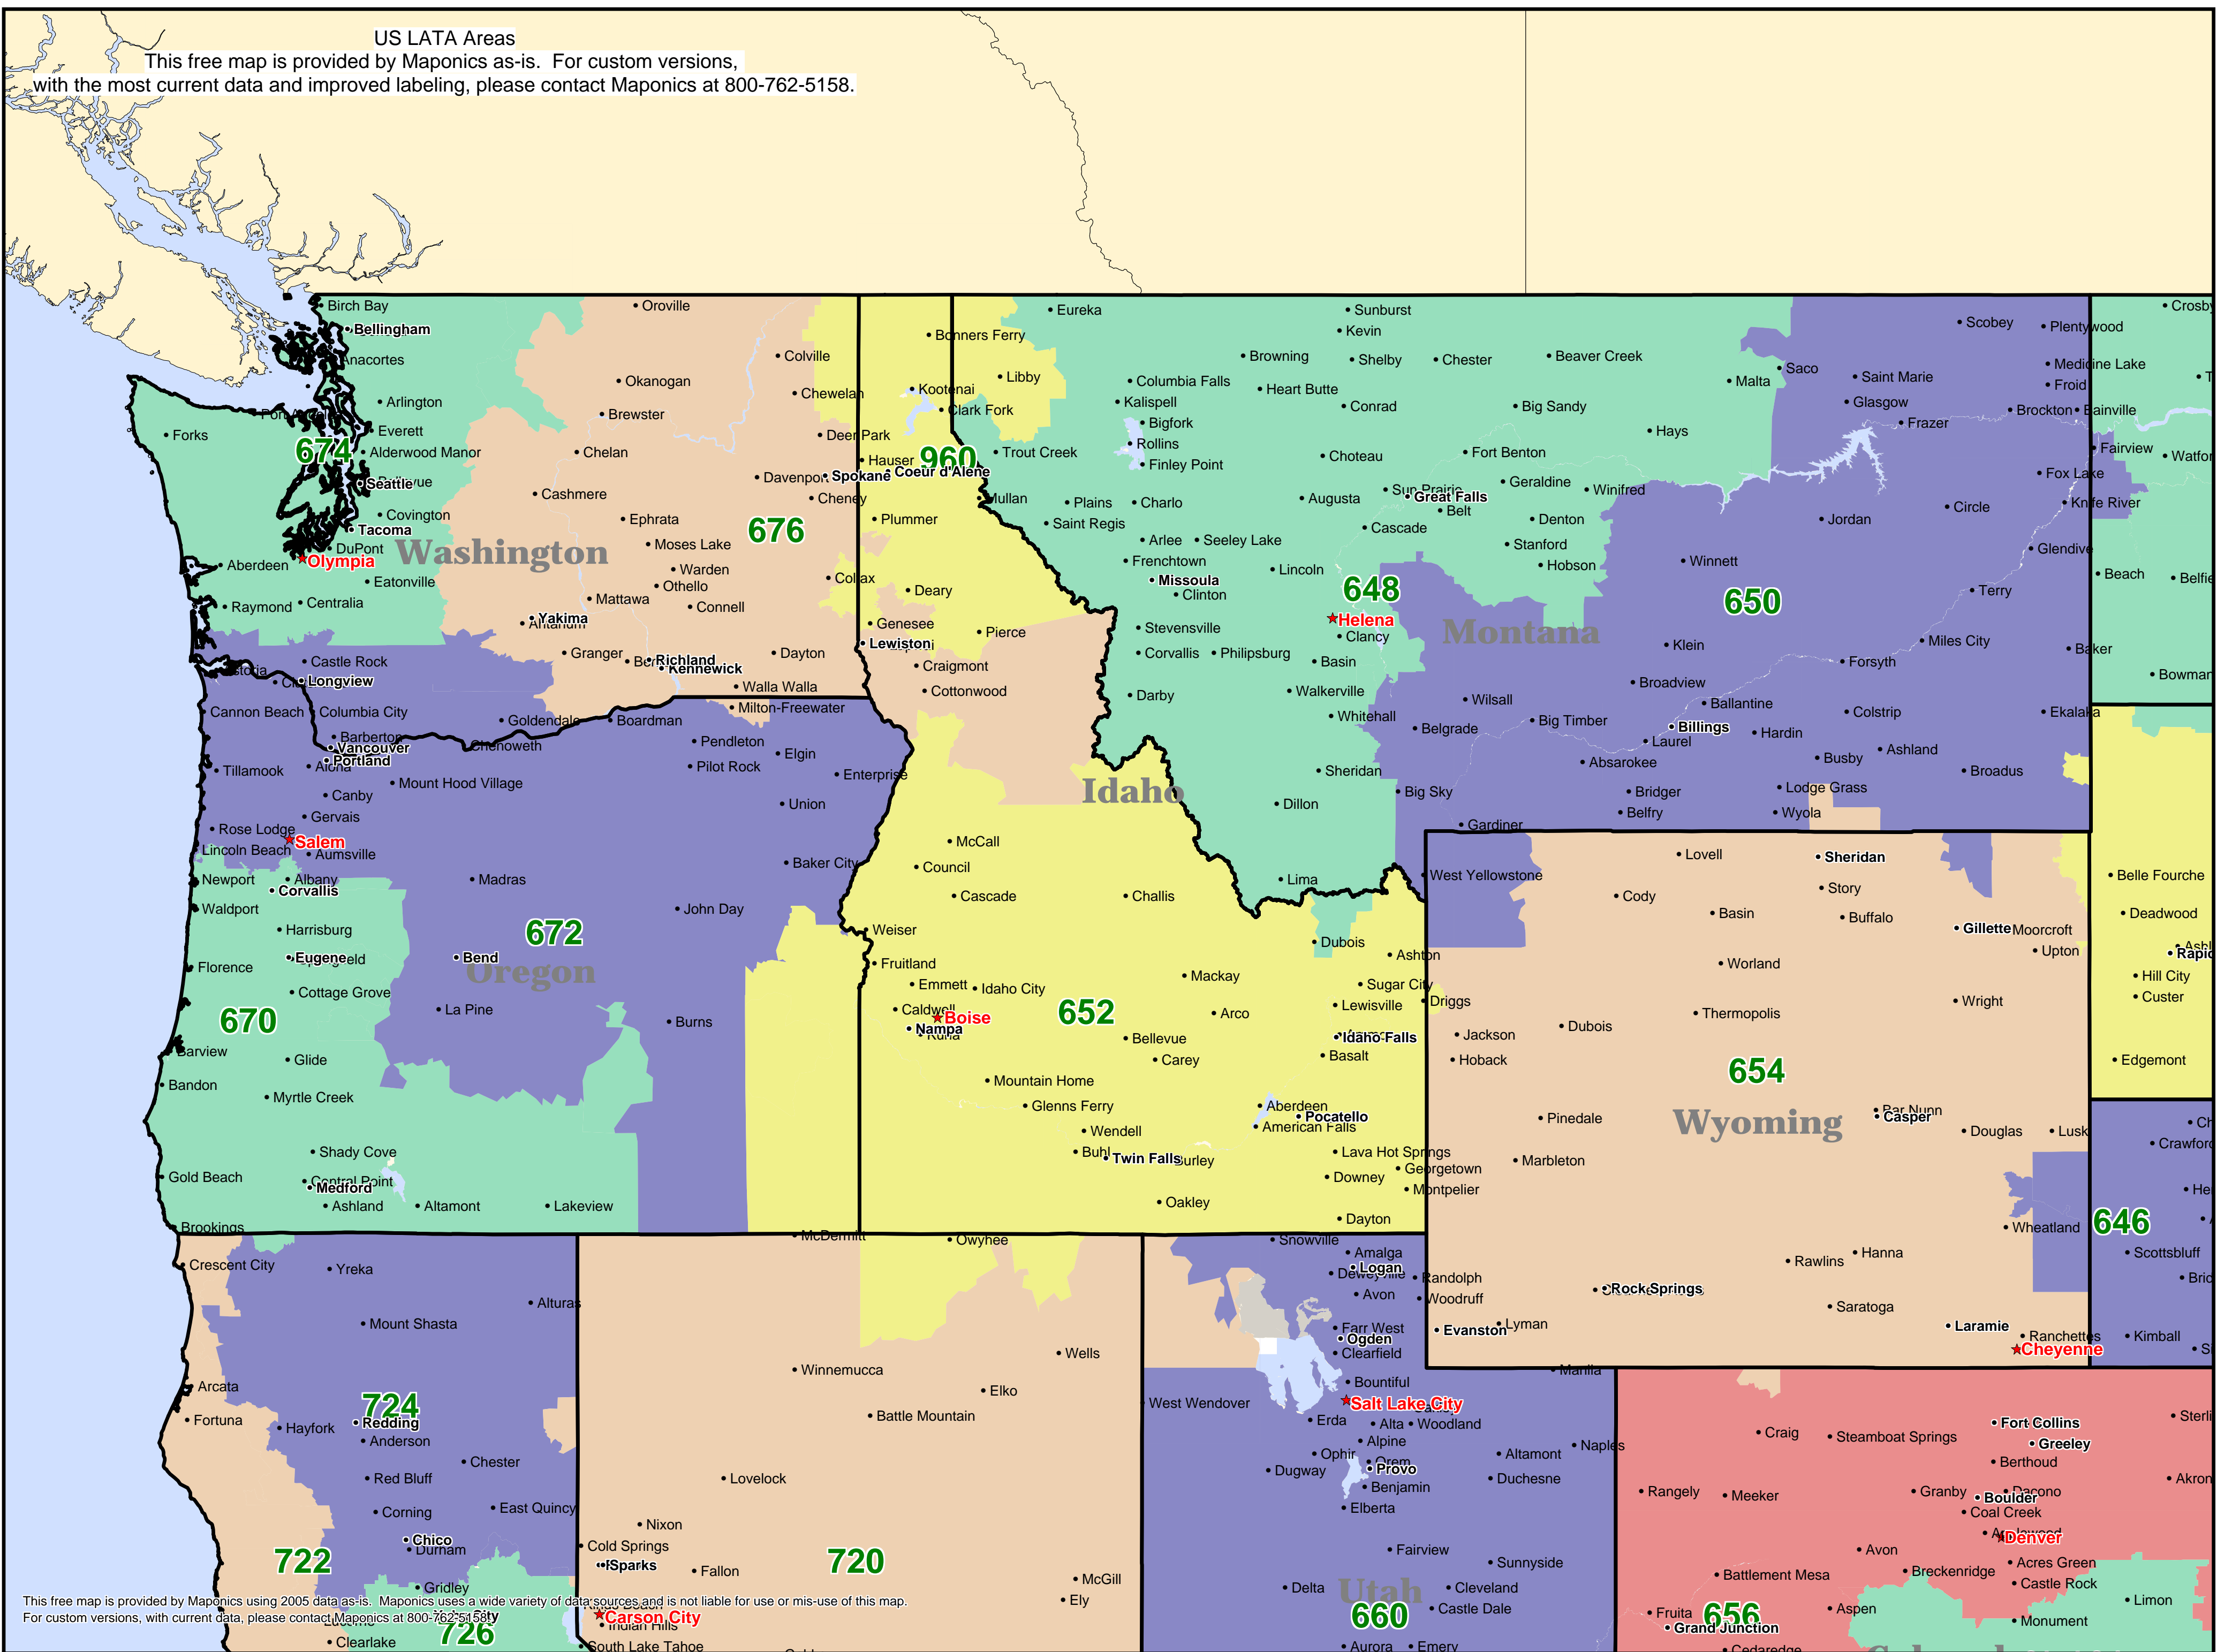

US LATA Areas

This free map is provided by Maponics as-is. For custom versions, with the most current data and improved labeling, please contact Maponics at 800-762-5158.

This free map is provided by Maponics using 2005 data as-is. Maponics uses a wide variety of data sources and is not liable for use or mis-use of this map. For custom versions, with current data, please contact Maponics at 800-762-5158.

States  
 LATAs - Differentially Colored  
 City Points

# Northwest LATA Boundaries